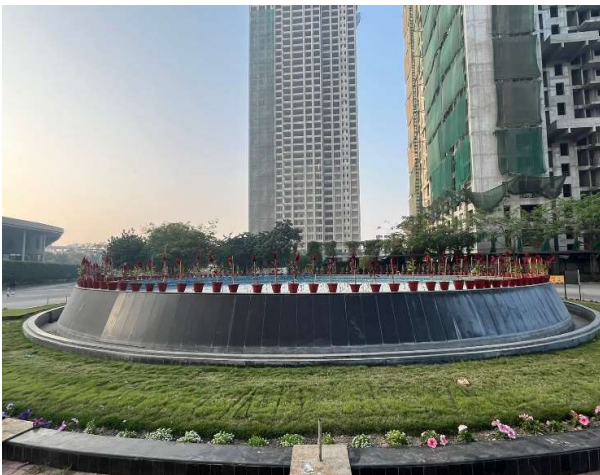

The Tower *entry* decked with multi-colored **Bougainville**

Tower 1

Tower 2

Tower 3

Tower 4

Tower 5

Tower 6

Tower 7

The moment you enter Urbana, you get a red-carpet welcome

IN Gate

OUT Gate

You can't miss the Mist Fountain decked in 2 layers

Fountain well parapet wall

Fountain Periphery

As you turn right from Fountain towards Tower 7, the island opposite to Club

# Central Lawn – panoramic view

Trees with beautiful hues